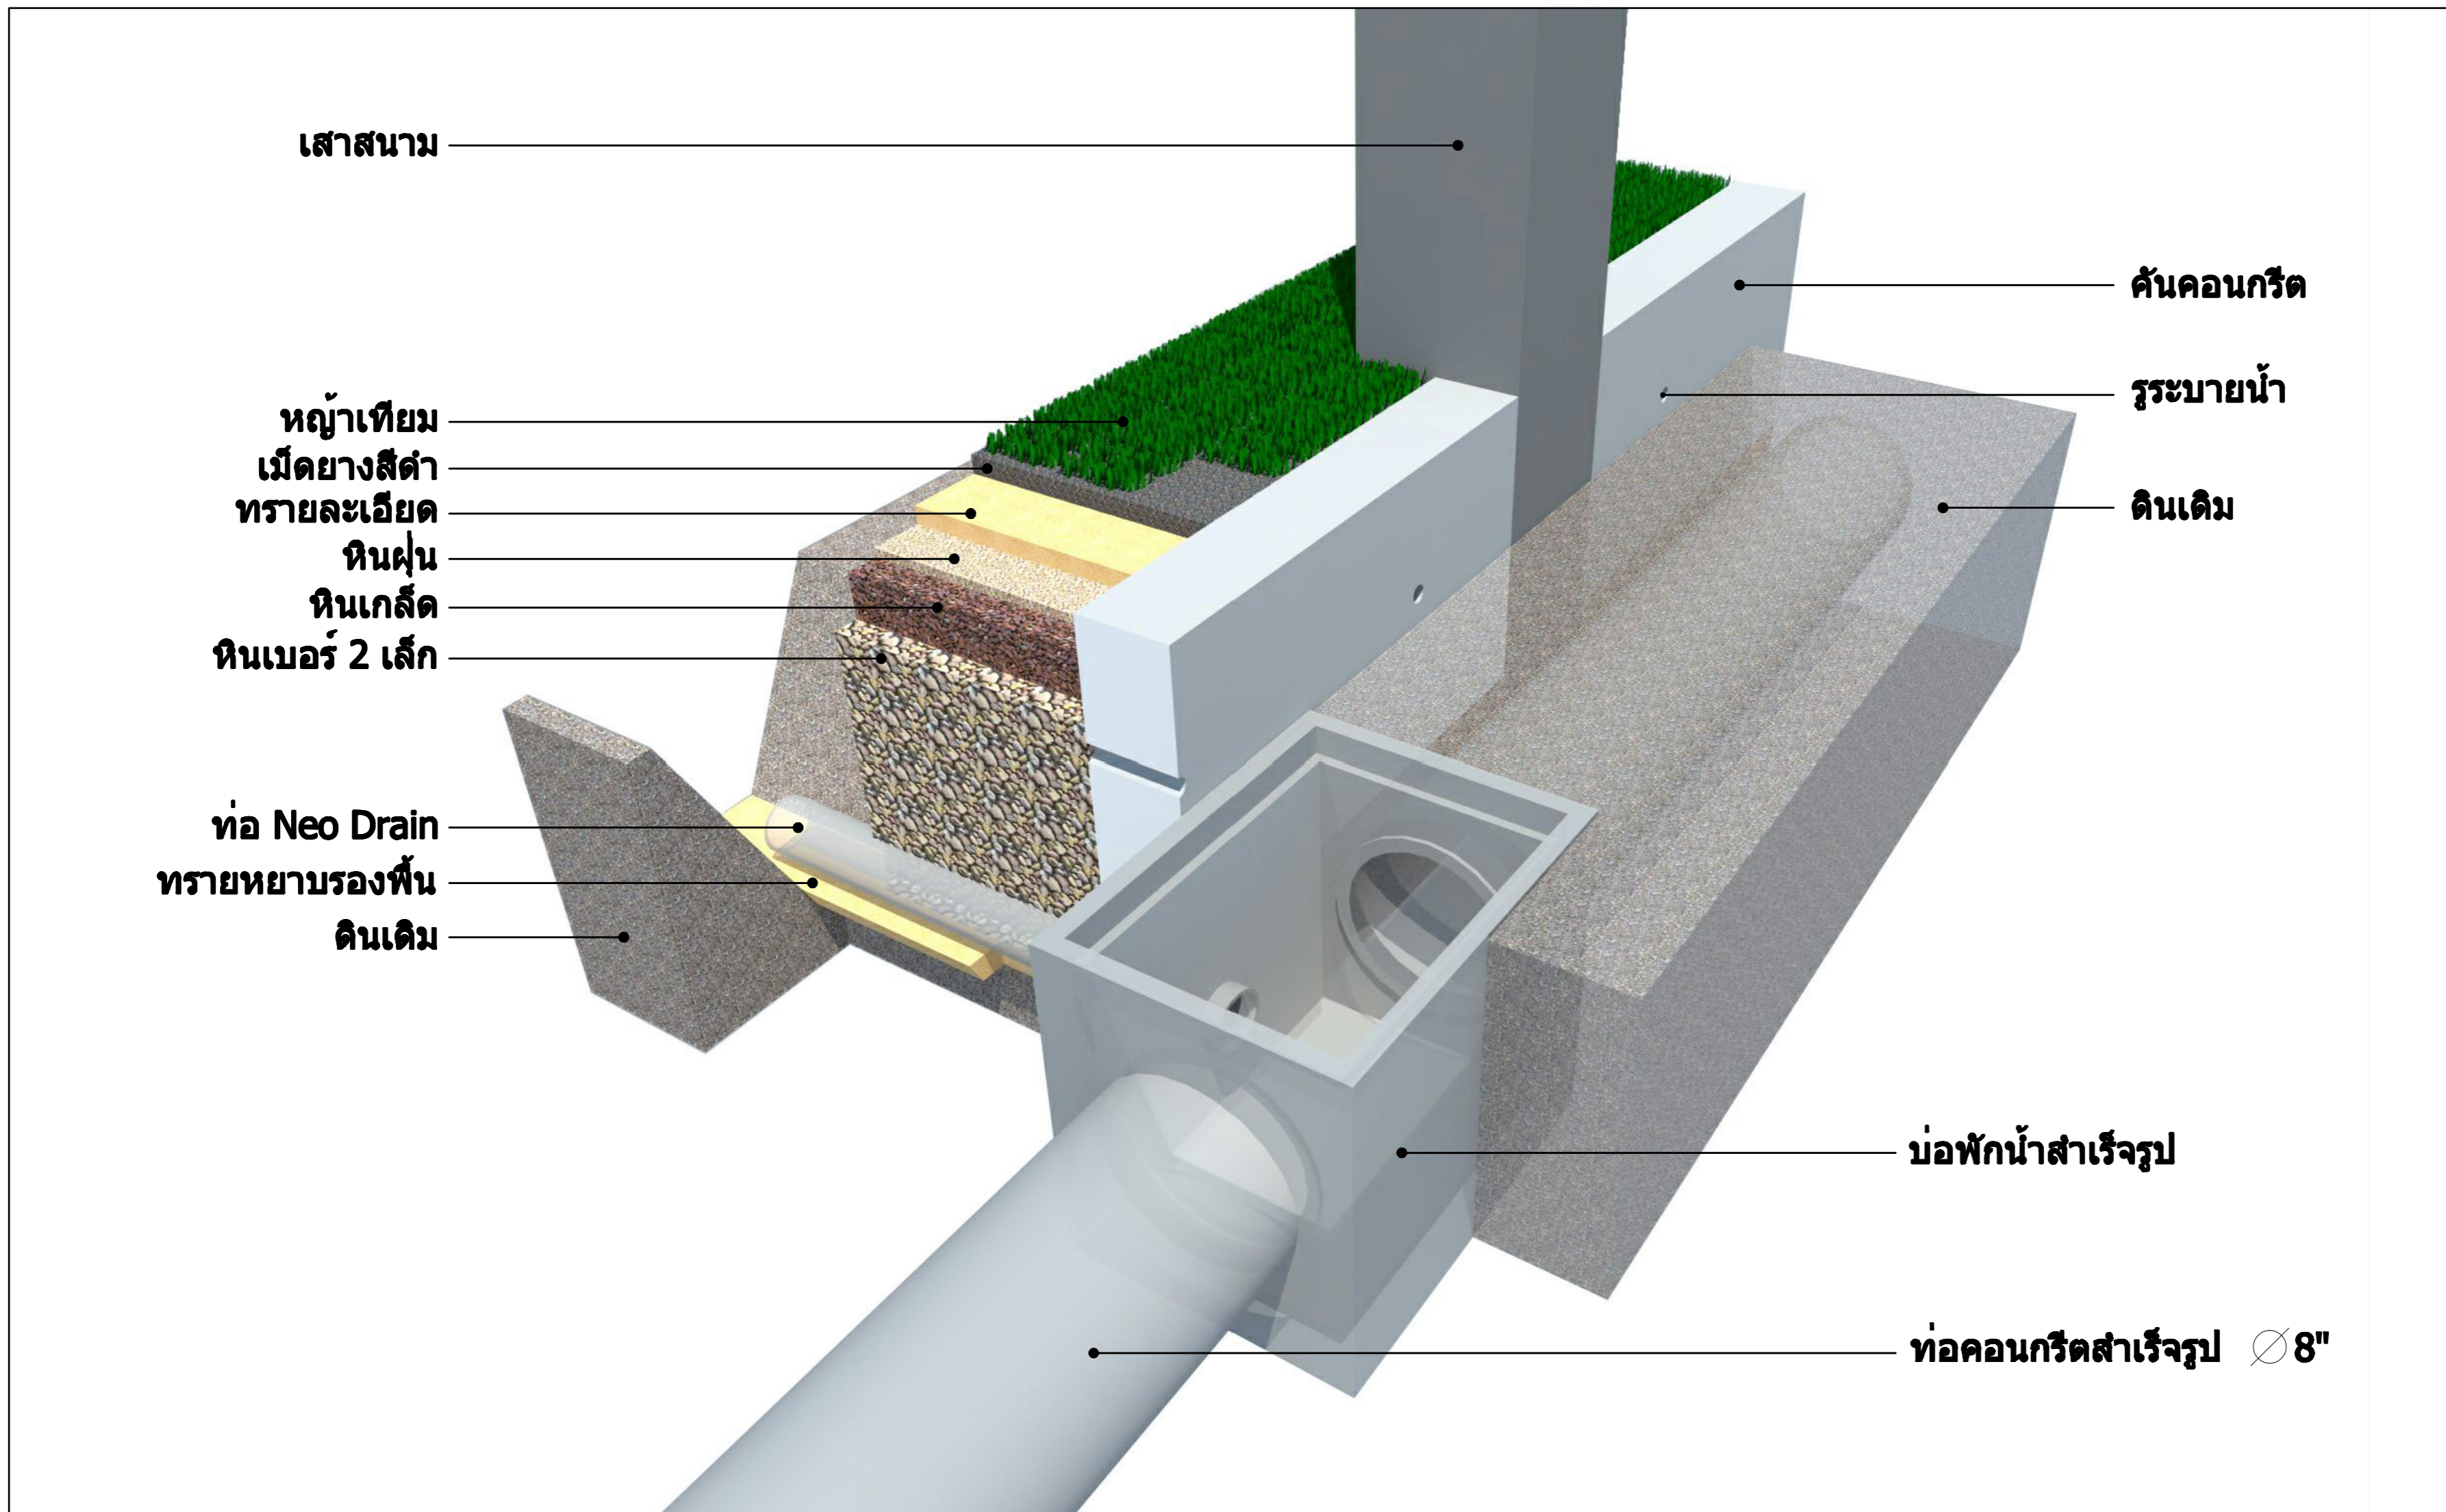

DRAWING TITAL :

DWG NO : TOTAL DWG :

DATE : SCALE :

THE OWNERSHIP OF THE COPYRIGHT IN THIS
DRAWING IS RETAINED BY GREEN LIGHT SPORT
ENGINEERING CO.LTD WHOSE CONSENT MUST
BE OBTANED BEFORE ANY PART THERE OF CAN
BE MADE USE OF REPRODUCTION OF THE DRAWING